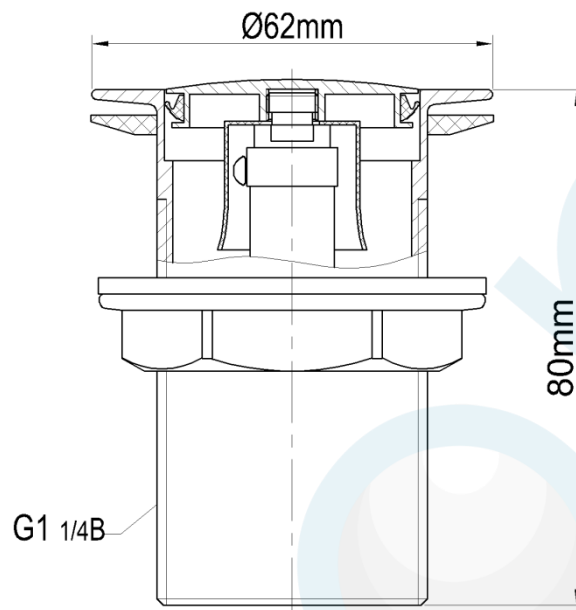

POP-UP PLUG & WASTE 32mm x 80mm BRASS CP

Product Code : 71409

Brand Name: elson

Product Specification

- Complies with WMTS-040 Watermark Licence Number: WMKT20049
- Material: Brass
- End Connectors: Complies with AS 3688
- Maximum Working Temperature 80°C
- Application: China Basin, Glass Basin, Vanity Basin